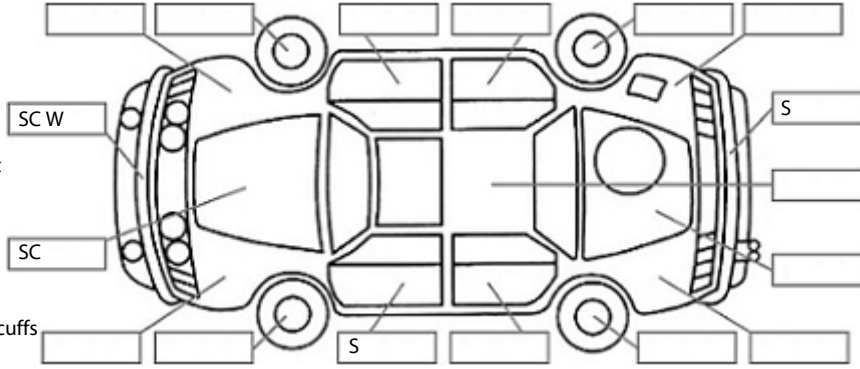

<b>Make:</b> Suzuki	<b>Model:</b> Vitara	<b>Body Style:</b> SUV
<b>Year:</b> 2018	<b>Registration:</b> LDR252	<b>Reg Expiry:</b> 23 Jan 2025
<b>WoF Expiry:</b> 26 Jan 2025	<b>Odometer:</b> 87,502 Kms	<b>Good No:</b> 23055050
<b>VIN:</b> TSMLYE21S00359712	<b>Next Service:</b> 95404	<b>Service History:</b> No

**Key:**

- S = scratch
- D = dent
- R = rust
- PT = paint defect
- C = crack
- P = pin dent
- \* = decals
- SC = stone chips
- W = significant scuffs

Body Inspection Comments

Minor stone chips on windscreen