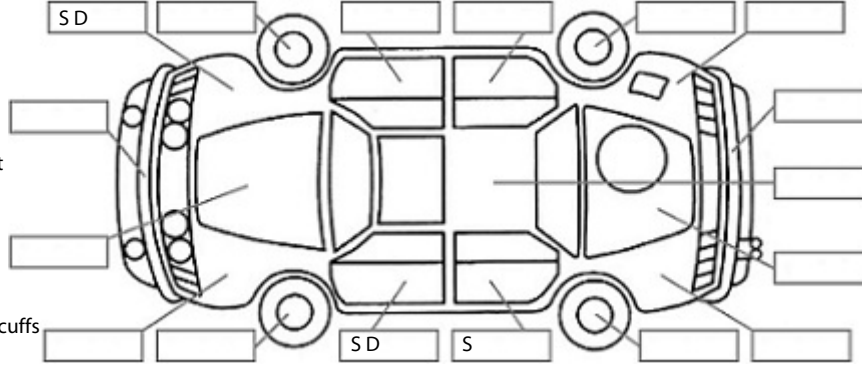

Make: Volkswagen	Model: Touareg	Body Style: SUV
Year: 2020	Registration: MYB397	Reg Expiry: 29 Jun 2025
WoF Expiry: 22 Jun 2025	Odometer: 107,536 Kms	Good No: 23054936
VIN: WVGZZZCRZLD01461	Next Service: 118345km	Service History: Yes

Key:

- S = scratch
- D = dent
- R = rust
- PT = paint defect
- C = crack
- P = pin dent
- * = decals
- SC = stone chips
- W = significant scuffs

Body Inspection Comments

Note: some defects & blemishes may not be displayed in the diagram