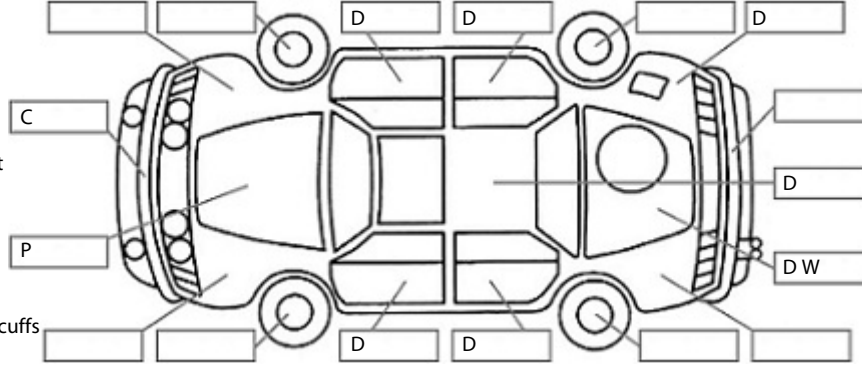

**Key:**

- S = scratch
- D = dent
- R = rust
- PT = paint defect
- C = crack
- P = pin dent
- \* = decals
- SC = stone chips
- W = significant scuffs

Body Inspection Comments

Note: some defects & blemishes may not be displayed in the diagram

Engine Timing Mechanism: Timing Chain  
Evidence of Cam Belt Replacement: Not Applicable Kms:

	Pass	Fail	N/A
<b>Engine</b>			
Oil level	✓		
Smoke & fumes	✓		
Performance	✓		
Noise	✓		
<b>Cooling System</b>			
Coolant condition	✓		
Performance	✓		
Radiator / Hoses (visual)	✓		
<b>Transmission</b>			
Operation	✓		
Noise	✓		
Clutch			✓
CV joints	✓		
Wheel bearings	✓		
<b>Brakes</b>			
Performance	✓		
Hand Brake	✓		
<b>Tyres</b> (lowest observed tread depth of tyres)			
Left front	3.0	mm	
Right front	3.0	mm	
Left rear	5.0	mm	
Right rear	6.0	mm	
Spare	Yes		
<b>Suspension</b>			
Suspension performance	✓		
Steering performance	✓		
Shock absorbers	✓		
<b>Air Conditioning / Heater</b>			
Operation	✓		
<b>Electrical / Accessories</b>			
Head lights	✓		
Tail lights	✓		
Indicators	✓		
Dashboard warning lights	✓		
Wipers (front & rear)	✓		
Window winder FL	✓		
Window winder FR	✓		
Window winder RL			✓
Window winder RR			✓
Rear view mirrors	✓		
Radio (basic test only)	✓		
CD (basic test only)	✓		
Number of keys	2		
Central locking	✓		
Remote locking	✓		
Sat. Nav. (basic test only)			✓
Reversing camera	✓		