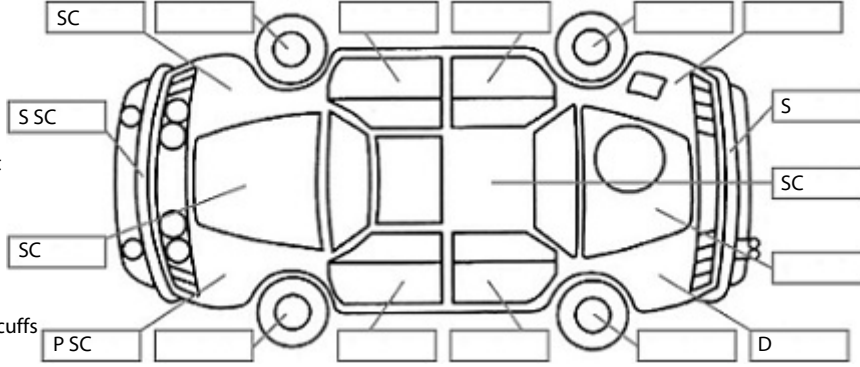

Key:

- S = scratch
- D = dent
- R = rust
- PT = paint defect
- C = crack
- P = pin dent
- * = decals
- SC = stone chips
- W = significant scuffs

Body Inspection Comments

Left wing mirror indicator damaged

Note: some defects & blemishes may not be displayed in the diagram

Conditions During Body Inspection: Dry

Under Carriage & Under Bonnet Inspection Comments

Front wheel drive

Interior Comments

Seats	Good
Carpets	Good
Panels	Good
Dashboard	Good