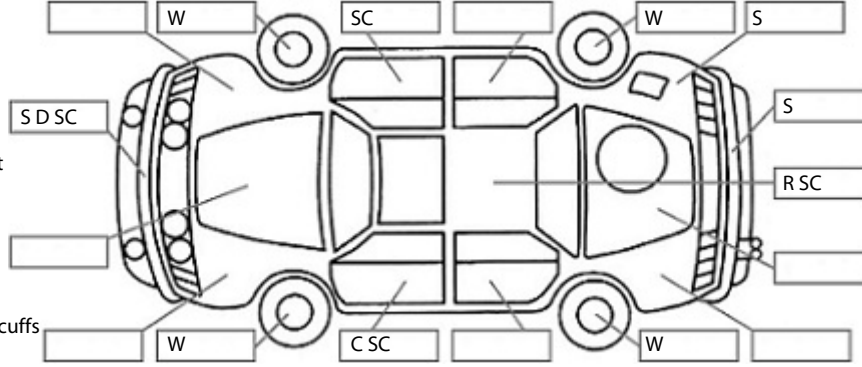

Key:

- S = scratch
- D = dent
- R = rust
- PT = paint defect
- C = crack
- P = pin dent
- * = decals
- SC = stone chips
- W = significant scuffs

Body Inspection Comments

Surface rust (stone chips on roof)

Note: some defects & blemishes may not be displayed in the diagram

Conditions During Body Inspection: Dry

Under Carriage & Under Bonnet Inspection Comments

Front wheel drive

Interior Comments

Seats	Minor stains, Good
Carpets	Good
Panels	Good
Dashboard	Good