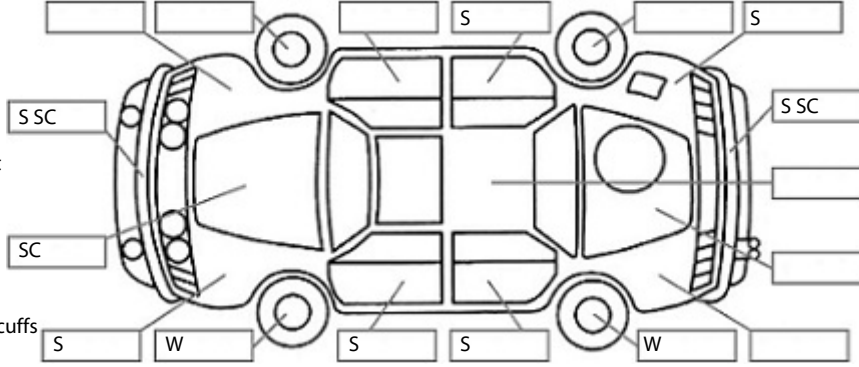

**Key:**

- S = scratch
- D = dent
- R = rust
- PT = paint defect
- C = crack
- P = pin dent
- \* = decals
- SC = stone chips
- W = significant scuffs

Body Inspection Comments

Note: some defects & blemishes may not be displayed in the diagram

Engine Timing Mechanism: Timing Chain  
Evidence of Cam Belt Replacement: Not Applicable Kms:

	Pass	Fail	N/A
<b>Engine</b>			
Oil level	✓		
Smoke & fumes	✓		
Performance	✓		
Noise	✓		
<b>Cooling System</b>			
Coolant condition	✓		
Performance	✓		
Radiator / Hoses (visual)	✓		
<b>Transmission</b>			
Operation	✓		
Noise	✓		
Clutch			✓
CV joints	✓		
Wheel bearings	✓		
<b>Brakes</b>			
Performance	✓		
Hand Brake	✓		
<b>Tyres</b> (lowest observed tread depth of tyres)			
Left front	4.5	mm	
Right front	5.5	mm	
Left rear	5.0	mm	
Right rear	6.0	mm	
Spare	Yes		
<b>Suspension</b>			
Suspension performance	✓		
Steering performance	✓		
Shock absorbers	✓		
<b>Air Conditioning / Heater</b>			
Operation	✓		
<b>Electrical / Accessories</b>			
Head lights	✓		
Tail lights	✓		
Indicators	✓		
Dashboard warning lights	✓		
Wipers (front & rear)	✓		
Window winder FL	✓		
Window winder FR	✓		
Window winder RL	✓		
Window winder RR	✓		
Rear view mirrors	✓		
Radio (basic test only)	✓		
CD (basic test only)	✓		
Number of keys	2		
Central locking	✓		
Remote locking	✓		
Sat. Nav. (basic test only)	✓		
Reversing camera	✓		