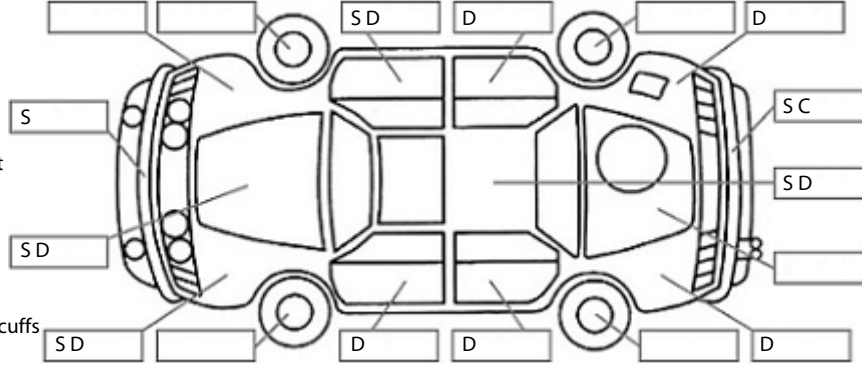

Key:

- S = scratch
- D = dent
- R = rust
- PT = paint defect
- C = crack
- P = pin dent
- * = decals
- SC = stone chips
- W = significant scuffs

Body Inspection Comments

Windscreen has crack outside the CVA.
Tail Lamp Right is cracked.