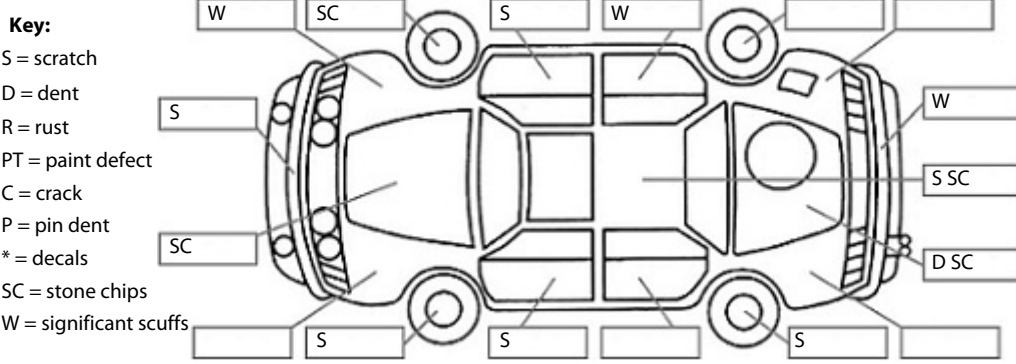

**Body Inspection Comments**

Note: some defects & blemishes may not be displayed in the diagram

Minor stone chips in the windscreen,

Conditions During Body Inspection: Dry

**Under Carriage & Under Bonnet Inspection Comments**

**Interior Comments**

Seats	Good
Carpets	Good
Panels	Good
Dashboard	Good

**General Comments**

4WD,

Road Conditions During Test Drive: Dry

Engine Timing Mechanism: Timing Chain  
Evidence of Cam Belt Replacement: Not Applicable Kms: