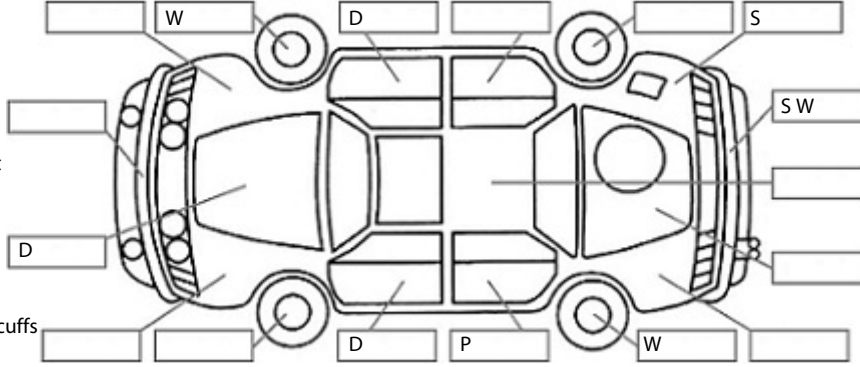

Key:

- S = scratch
- D = dent
- R = rust
- PT = paint defect
- C = crack
- P = pin dent
- * = decals
- SC = stone chips
- W = significant scuffs

Body Inspection Comments

Note: some defects & blemishes may not be displayed in the diagram

Stone chip/small crack on far left side of front windscreen

Conditions During Body Inspection: Dry

Under Carriage & Under Bonnet Inspection Comments

Interior Comments

Seats	Good
Carpets	Good
Panels	Good
Dashboard	Good