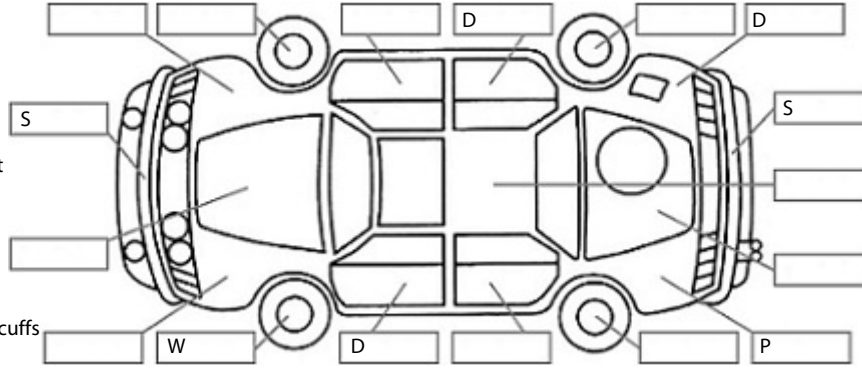

<b>Make:</b> KIA	<b>Model:</b> Cerato	<b>Body Style:</b> Hatchback
<b>Year:</b> 2020	<b>Registration:</b> NBY929	<b>Reg Expiry:</b> 28 Mar 2025
<b>WoF Expiry:</b> 29 Jul 2025	<b>Odometer:</b> 40,324 Kms	<b>Good No:</b> 23052736
<b>VIN:</b> KNAF251CMM509130	<b>Next Service:</b> 49239km	<b>Service History:</b> Yes

**Key:**

- S = scratch
- D = dent
- R = rust
- PT = paint defect
- C = crack
- P = pin dent
- \* = decals
- SC = stone chips
- W = significant scuffs

Body Inspection Comments

Note: some defects & blemishes may not be displayed in the diagram