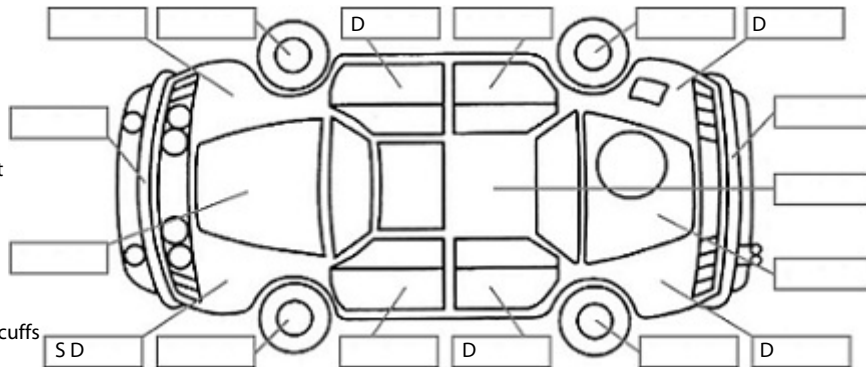

Make: Nissan	Model: Navara	Body Style: Utility
Year: 2020	Registration: NDG598	Reg Expiry: 28 Apr 2025
WoF Expiry: 10 Dec 2025	Odometer: 106,125 Kms	Good No: 23052432
VIN: MNTCB4D23A005793	Next Service: 116000	Service History: Yes

Key:

- S = scratch
- D = dent
- R = rust
- PT = paint defect
- C = crack
- P = pin dent
- * = decals
- SC = stone chips
- W = significant scuffs

Body Inspection Comments

Note: some defects & blemishes may not be displayed in the diagram