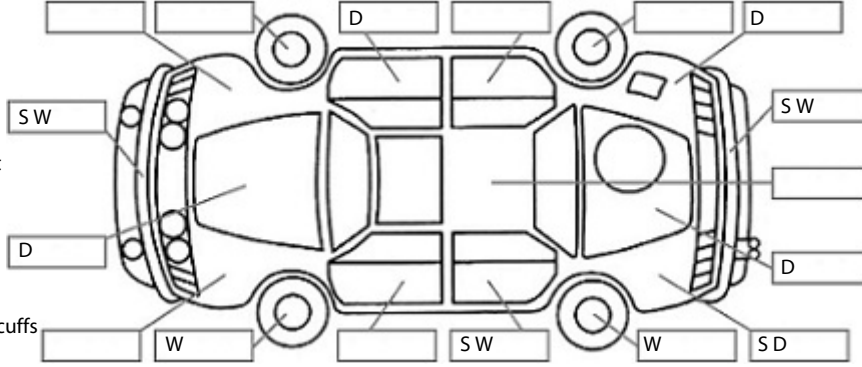

Key:

- S = scratch
- D = dent
- R = rust
- PT = paint defect
- C = crack
- P = pin dent
- * = decals
- SC = stone chips
- W = significant scuffs

Body Inspection Comments

Note: some defects & blemishes may not be displayed in the diagram