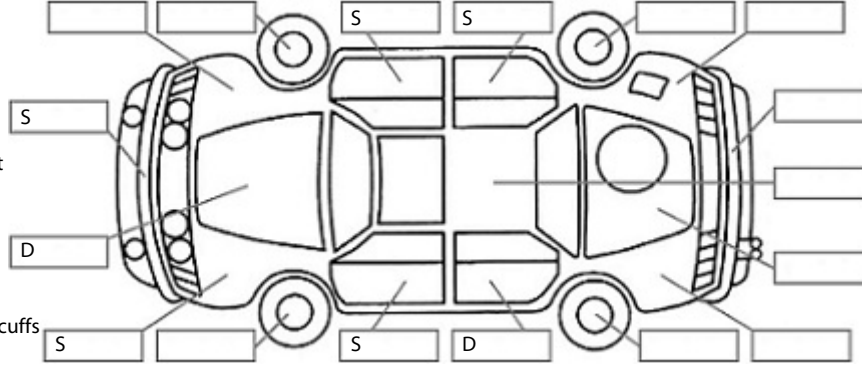

<b>Make:</b> Holden	<b>Model:</b> Barina	<b>Body Style:</b> Hatchback
<b>Year:</b> 2018	<b>Registration:</b> LCY536	<b>Reg Expiry:</b> 10 Jan 2025
<b>WoF Expiry:</b> 11 Nov 2024	<b>Odometer:</b> 89,682 Kms	<b>Good No:</b> 23052373
<b>VIN:</b> KL3TA48E9JB019942	<b>Next Service:</b> 99000km	<b>Service History:</b> Yes

**Key:**

- S = scratch
- D = dent
- R = rust
- PT = paint defect
- C = crack
- P = pin dent
- \* = decals
- SC = stone chips
- W = significant scuffs

**Body Inspection Comments**

Windscreen has crack outside the CVA.  
Tail Lamp Left is cracked.