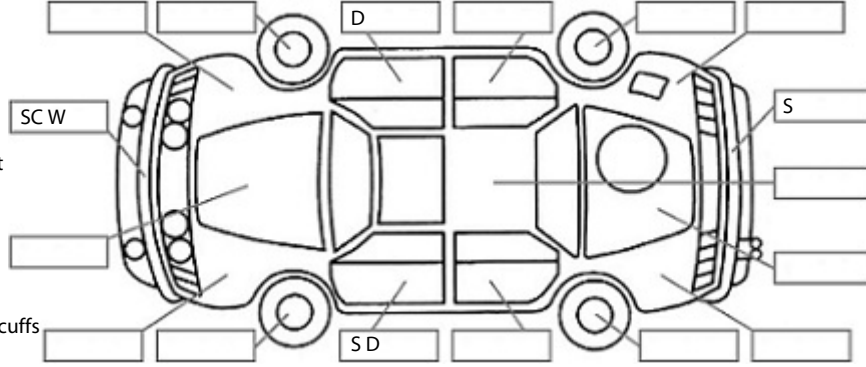

Key:

- S = scratch
- D = dent
- R = rust
- PT = paint defect
- C = crack
- P = pin dent
- * = decals
- SC = stone chips
- W = significant scuffs

Body Inspection Comments

Windscreen has crack outside the CVA.