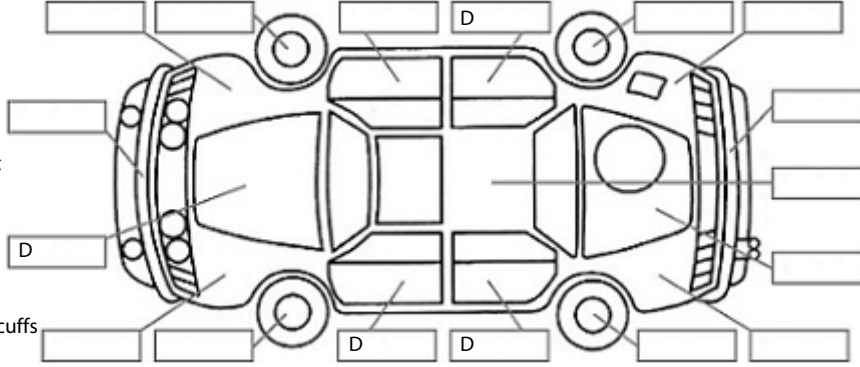

**Key:**

- S = scratch
- D = dent
- R = rust
- PT = paint defect
- C = crack
- P = pin dent
- \* = decals
- SC = stone chips
- W = significant scuffs

**Body Inspection Comments**

Rear windows have scratched tints.