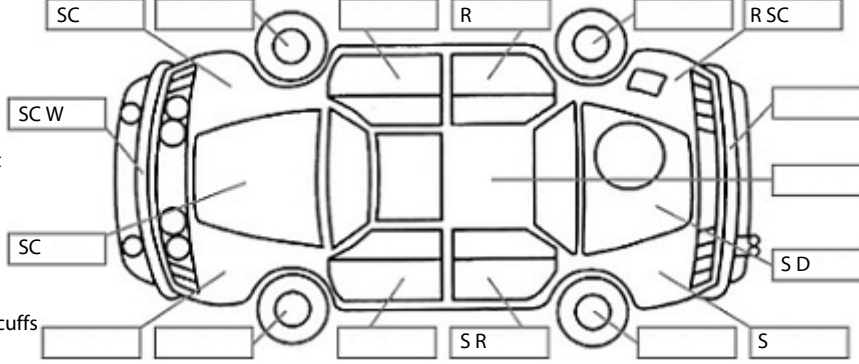

<b>Make:</b> Mazda	<b>Model:</b> Bt-50	<b>Body Style:</b> Utility
<b>Year:</b> 2018	<b>Registration:</b> LPK920	<b>Reg Expiry:</b> 15 Aug 2025
<b>WoF Expiry:</b> 25 Sep 2025	<b>Odometer:</b> 127,547 Kms	<b>Good No:</b> 23052114
<b>VIN:</b> MM0UR0YG10084393	<b>Next Service:</b> 130000	<b>Service History:</b> Yes

**Key:**

- S = scratch
- D = dent
- R = rust
- PT = paint defect
- C = crack
- P = pin dent
- \* = decals
- SC = stone chips
- W = significant scuffs

Body Inspection Comments

Minor stone chips on windscreen  
Marked rust is only surface rust

Note: some defects & blemishes may not be displayed in the diagram

Conditions During Body Inspection: Dry

Under Carriage & Under Bonnet Inspection Comments

Four wheel drive

Interior Comments

Seats	Good
Carpets	Good
Panels	Good
Dashboard	Good