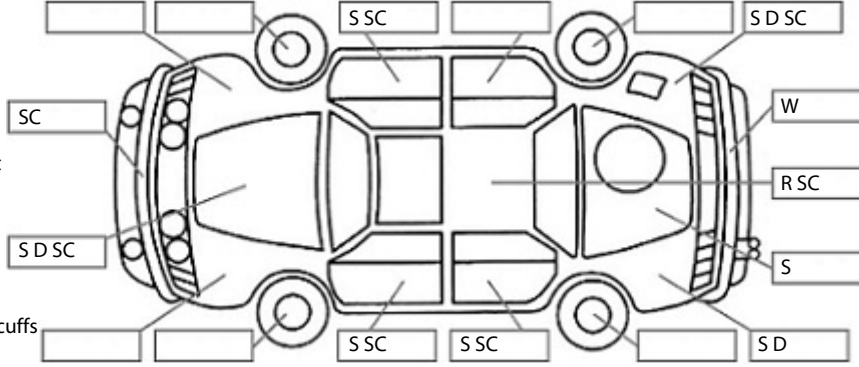

<b>Make:</b> Nissan	<b>Model:</b> Caravan	<b>Body Style:</b> Minibus
<b>Year:</b> 2013	<b>Registration:</b> NUS452	<b>Reg Expiry:</b> 03 Aug 2024
<b>WoF Expiry:</b> 21 Feb 2025	<b>Odometer:</b> 193,683 Kms	<b>Good No:</b> 23052048
<b>VIN:</b> 7AT0DH06X21001421	<b>Next Service:</b> 192366	<b>Service History:</b> No

**Key:**

- S = scratch
- D = dent
- R = rust
- PT = paint defect
- C = crack
- P = pin dent
- \* = decals
- SC = stone chips
- W = significant scuffs

Body Inspection Comments

Rust marked is only surface rust

Note: some defects & blemishes may not be displayed in the diagram

Conditions During Body Inspection: Dry

Under Carriage & Under Bonnet Inspection Comments

Rear wheel drive

Interior Comments

Seats	Stains
Carpets	worn and torn
Panels	Good
Dashboard	Good