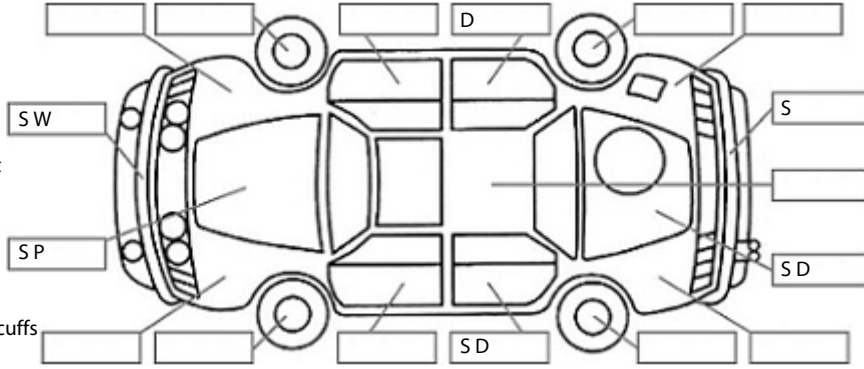

**Key:**

- S = scratch
- D = dent
- R = rust
- PT = paint defect
- C = crack
- P = pin dent
- \* = decals
- SC = stone chips
- W = significant scuffs

**Body Inspection Comments**

Tailgate Badge missing.  
Windscreen has crack outside the CVA.