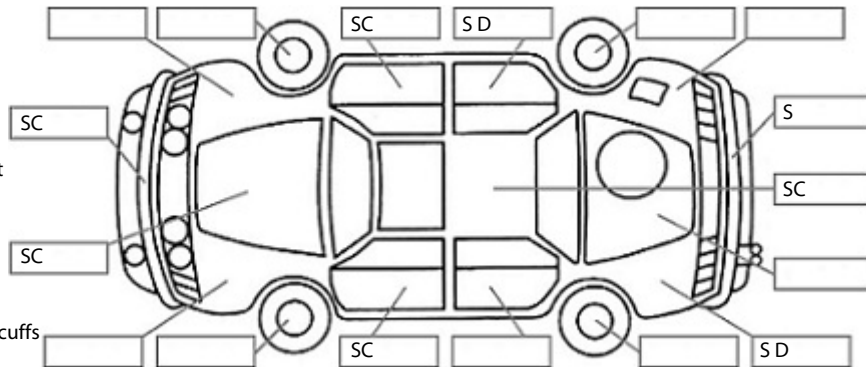

Key:

- S = scratch
- D = dent
- R = rust
- PT = paint defect
- C = crack
- P = pin dent
- * = decals
- SC = stone chips
- W = significant scuffs

Body Inspection Comments

Minor stone chips on windscreen

Note: some defects & blemishes may not be displayed in the diagram