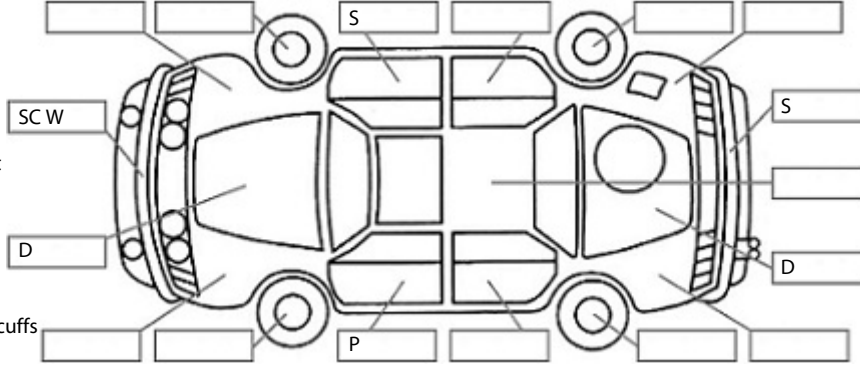

Key:

- S = scratch
- D = dent
- R = rust
- PT = paint defect
- C = crack
- P = pin dent
- * = decals
- SC = stone chips
- W = significant scuffs

Body Inspection Comments

Rear left reflector is cracked.

Note: some defects & blemishes may not be displayed in the diagram