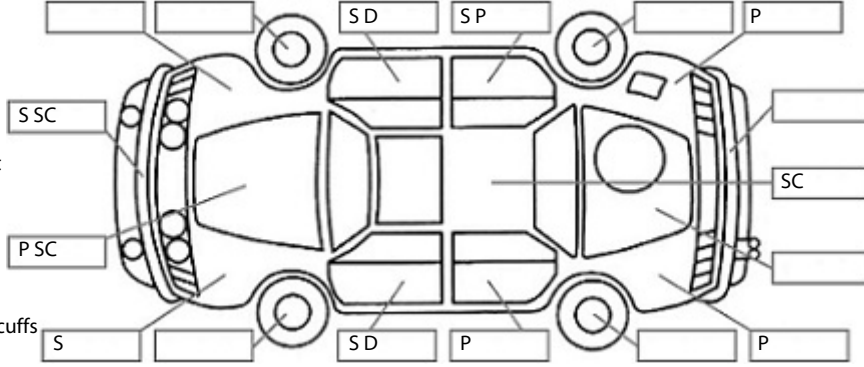

Key:

- S = scratch
- D = dent
- R = rust
- PT = paint defect
- C = crack
- P = pin dent
- * = decals
- SC = stone chips
- W = significant scuffs

Body Inspection Comments

Note: some defects & blemishes may not be displayed in the diagram

Engine Timing Mechanism: Timing Chain
Evidence of Cam Belt Replacement: Not Applicable Kms:

	Pass	Fail	N/A
Engine			
Oil level	✓		
Smoke & fumes	✓		
Performance	✓		
Noise	✓		
Cooling System			
Coolant condition	✓		
Performance	✓		
Radiator / Hoses (visual)	✓		
Transmission			
Operation	✓		
Noise	✓		
Clutch			✓
CV joints	✓		
Wheel bearings	✓		
Brakes			
Performance	✓		
Hand Brake	✓		
Tyres (lowest observed tread depth of tyres)			
Left front	4.0	mm	
Right front	4.0	mm	
Left rear	2.0	mm	
Right rear	2.0	mm	
Spare	Yes		
Suspension			
Suspension performance	✓		
Steering performance	✓		
Shock absorbers	✓		
Air Conditioning / Heater			
Operation	✓		
Electrical / Accessories			
Head lights	✓		
Tail lights	✓		
Indicators	✓		
Dashboard warning lights	✓		
Wipers (front & rear)	✓		
Window winder FL	✓		
Window winder FR	✓		
Window winder RL	✓		
Window winder RR	✓		
Rear view mirrors	✓		
Radio (basic test only)	✓		
CD (basic test only)			✓
Number of keys	2		
Central locking	✓		
Remote locking	✓		
Sat. Nav. (basic test only)			✓
Reversing camera	✓		