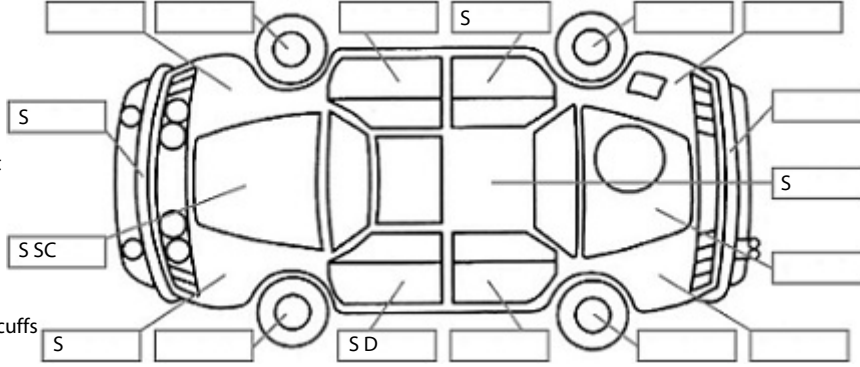

Key:

- S = scratch
- D = dent
- R = rust
- PT = paint defect
- C = crack
- P = pin dent
- * = decals
- SC = stone chips
- W = significant scuffs

Body Inspection Comments

Windscreen has crack just outside the CVA.