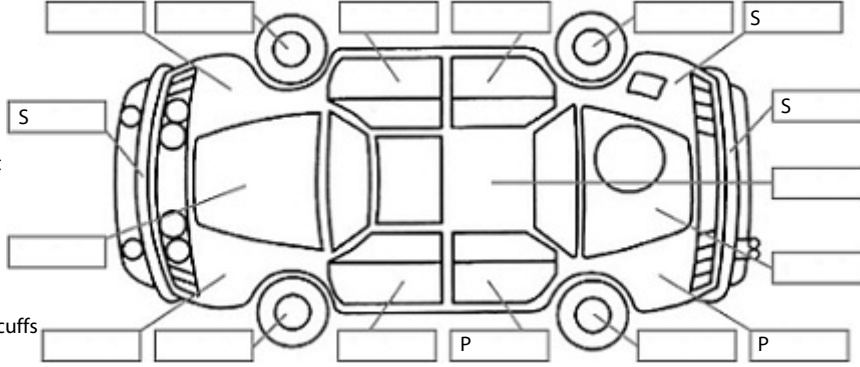

Key:

- S = scratch
- D = dent
- R = rust
- PT = paint defect
- C = crack
- P = pin dent
- * = decals
- SC = stone chips
- W = significant scuffs

Body Inspection Comments

Windscreen has three cracks outside the CVA.
Backseat Left Head Rest is missing.