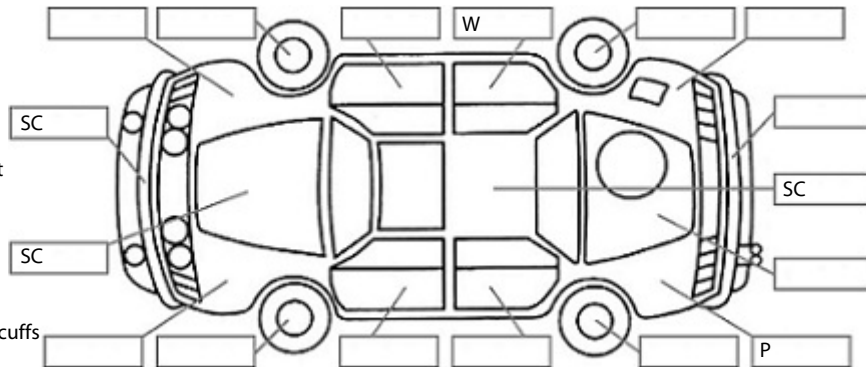

**Key:**

- S = scratch
- D = dent
- R = rust
- PT = paint defect
- C = crack
- P = pin dent
- \* = decals
- SC = stone chips
- W = significant scuffs

Body Inspection Comments

Does not come with a rear wiper