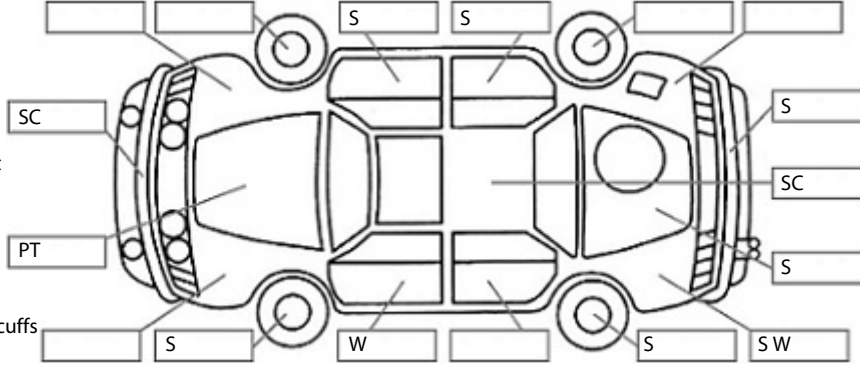

Key:

- S = scratch
- D = dent
- R = rust
- PT = paint defect
- C = crack
- P = pin dent
- * = decals
- SC = stone chips
- W = significant scuffs

Body Inspection Comments

Clear coat peeling from bonnet,

Note: some defects & blemishes may not be displayed in the diagram

Road Conditions During Test Drive: Dry

Engine Timing Mechanism: Timing Chain
Evidence of Cam Belt Replacement: Not Applicable Kms:

	Pass	Fail	N/A
Engine			
Oil level		✓	
Smoke & fumes	✓		
Performance	✓		
Noise	✓		
Cooling System			
Coolant condition	✓		
Performance	✓		
Radiator / Hoses (visual)	✓		
Transmission			
Operation	✓		
Noise	✓		
Clutch			✓
CV joints	✓		
Wheel bearings	✓		
Brakes			
Performance	✓		
Hand Brake	✓		
Tyres (lowest observed tread depth of tyres)			
Left front	5	mm	
Right front	4.5	mm	
Left rear	5.9	mm	
Right rear	6.5	mm	
Spare	N/A		
Suspension			
Suspension performance	✓		
Steering performance	✓		
Shock absorbers	✓		
Air Conditioning / Heater			
Operation	✓		
Electrical / Accessories			
Head lights	✓		
Tail lights	✓		
Indicators	✓		
Dashboard warning lights	✓		
Wipers (front & rear)	✓		
Window winder FL	✓		
Window winder FR	✓		
Window winder RL			✓
Window winder RR	✓		
Rear view mirrors	✓		
Radio (basic test only)	✓		
CD (basic test only)			✓
Number of keys	1		
Central locking	✓		
Remote locking	✓		
Sat. Nav. (basic test only)			✓
Reversing camera	✓		