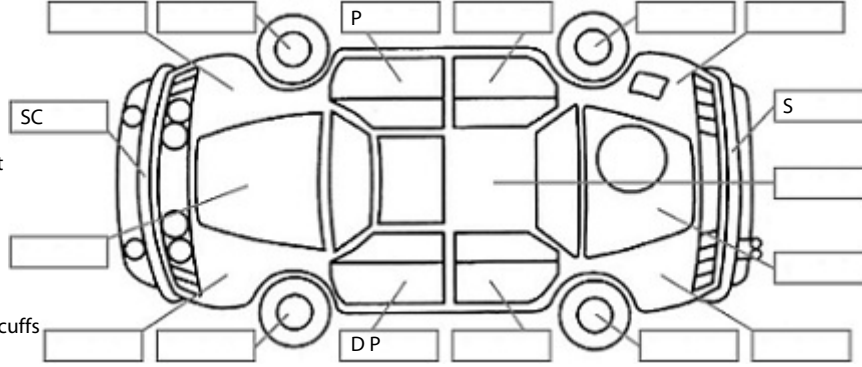

Key:

- S = scratch
- D = dent
- R = rust
- PT = paint defect
- C = crack
- P = pin dent
- * = decals
- SC = stone chips
- W = significant scuffs

Body Inspection Comments

Note: some defects & blemishes may not be displayed in the diagram

Minor stone chip on windscreen (Outside of CVA)

Conditions During Body Inspection: Dry

Under Carriage & Under Bonnet Inspection Comments

Interior Comments

Seats	Good
Carpets	Good
Panels	Good
Dashboard	Good