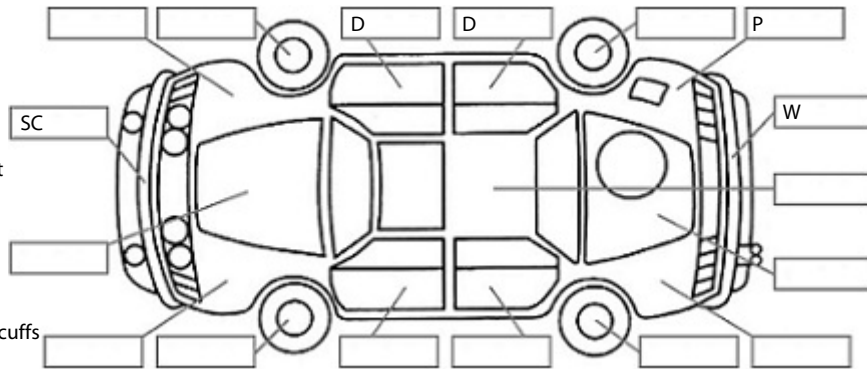

<b>Make:</b> Toyota	<b>Model:</b> Rav4	<b>Body Style:</b> SUV
<b>Year:</b> 2021	<b>Registration:</b> NGY173	<b>Reg Expiry:</b> 28 Jan 2025
<b>WoF Expiry:</b> 30 Jan 2025	<b>Odometer:</b> 146,685 Kms	<b>Good No:</b> 23051016
<b>VIN:</b> JTRMW3FVX0D557071	<b>Next Service:</b> 161000km	<b>Service History:</b> Yes

**Key:**

- S = scratch
- D = dent
- R = rust
- PT = paint defect
- C = crack
- P = pin dent
- \* = decals
- SC = stone chips
- W = significant scuffs

Body Inspection Comments

4WD.

Note: some defects & blemishes may not be displayed in the diagram