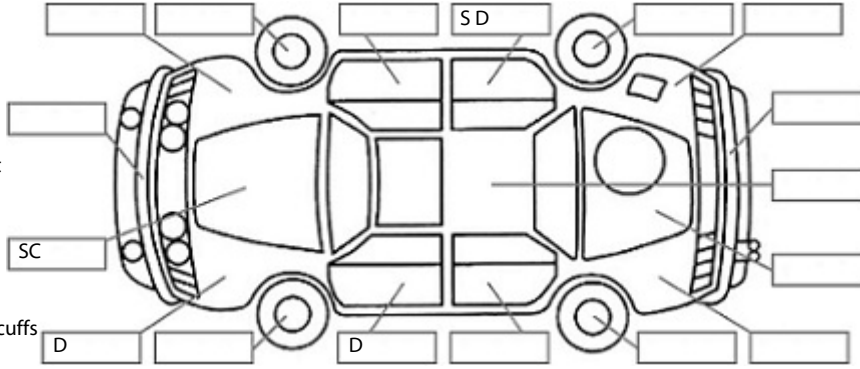

Key:

- S = scratch
- D = dent
- R = rust
- PT = paint defect
- C = crack
- P = pin dent
- * = decals
- SC = stone chips
- W = significant scuffs

Body Inspection Comments

Note: some defects & blemishes may not be displayed in the diagram

Left rear lower tail light lens is cracked

Conditions During Body Inspection: Dry

Under Carriage & Under Bonnet Inspection Comments

Interior Comments

Seats	Good
Carpets	Good
Panels	Good
Dashboard	Good

General Comments