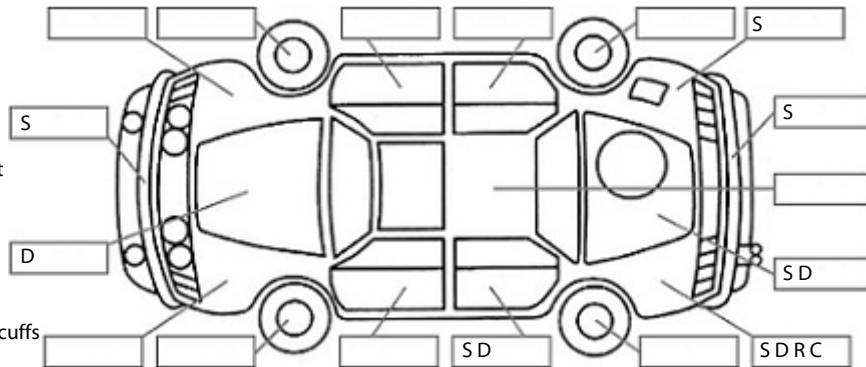

Key:

- S = scratch
- D = dent
- R = rust
- PT = paint defect
- C = crack
- P = pin dent
- * = decals
- SC = stone chips
- W = significant scuffs

Body Inspection Comments

Right Front Door Mirror Is cracked.