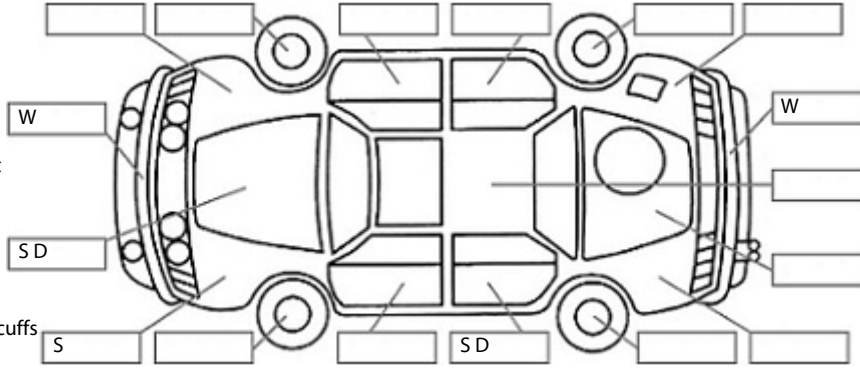

Make: Hyundai	Model: Iload	Body Style: Van
Year: 2017	Registration: KRM992	Reg Expiry: 27 Mar 2025
WoF Expiry: 15 Aug 2025	Odometer: 149,818 Kms	Good No: 23050912
VIN: KMFWBX7KLHU905422	Next Service: 150000km	Service History: Yes

Key:

- S = scratch
- D = dent
- R = rust
- PT = paint defect
- C = crack
- P = pin dent
- * = decals
- SC = stone chips
- W = significant scuffs

Body Inspection Comments

Note: some defects & blemishes may not be displayed in the diagram