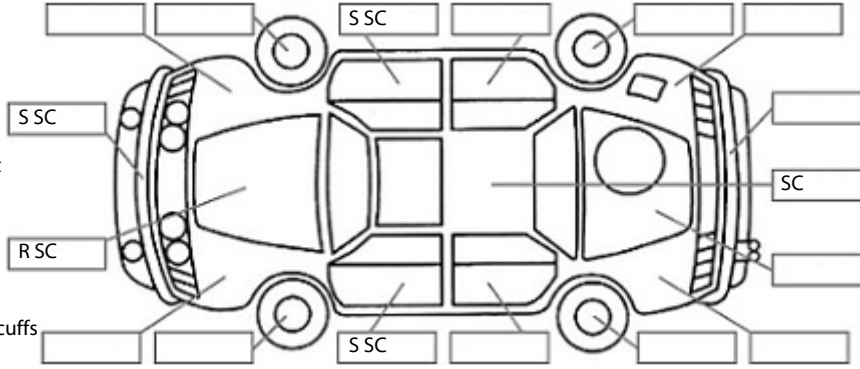

Make: Toyota	Model: Landcruiser	Body Style: Utility
Year: 2019	Registration: LZT653	Reg Expiry: 18 Feb 2025
WoF Expiry:	Odometer: 248,773 Kms	Good No: 23050657
VIN: JTELV71J807402818	Next Service: 258000	Service History: No

Key:

- S = scratch
- D = dent
- R = rust
- PT = paint defect
- C = crack
- P = pin dent
- * = decals
- SC = stone chips
- W = significant scuffs

Body Inspection Comments

Note: some defects & blemishes may not be displayed in the diagram