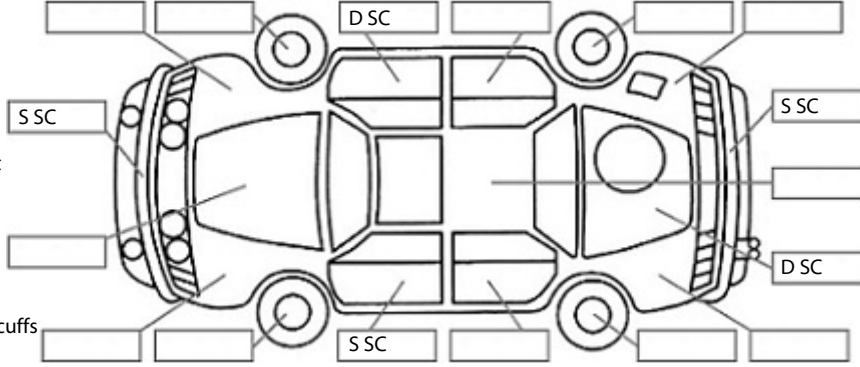

Key:

- S = scratch
- D = dent
- R = rust
- PT = paint defect
- C = crack
- P = pin dent
- * = decals
- SC = stone chips
- W = significant scuffs

Body Inspection Comments

Note: some defects & blemishes may not be displayed in the diagram

Engine Timing Mechanism: Timing Chain
Evidence of Cam Belt Replacement: Not Applicable Kms:

	Pass	Fail	N/A
Engine			
Oil level	✓		
Smoke & fumes	✓		
Performance	✓		
Noise	✓		
Cooling System			
Coolant condition	✓		
Performance	✓		
Radiator / Hoses (visual)	✓		
Transmission			
Operation	✓		
Noise	✓		
Clutch			✓
CV joints	✓		
Wheel bearings	✓		
Brakes			
Performance	✓		
Hand Brake	✓		
Tyres (lowest observed tread depth of tyres)			
Left front	2.4	mm	
Right front	2.3	mm	
Left rear	2.2	mm	
Right rear	2.8	mm	
Spare	Yes		
Suspension			
Suspension performance	✓		
Steering performance	✓		
Shock absorbers	✓		
Air Conditioning / Heater			
Operation	✓		
Electrical / Accessories			
Head lights	✓		
Tail lights	✓		
Indicators	✓		
Dashboard warning lights	✓		
Wipers (front & rear)	✓		
Window winder FL	✓		
Window winder FR	✓		
Window winder RL	✓		
Window winder RR	✓		
Rear view mirrors	✓		
Radio (basic test only)	✓		
CD (basic test only)	✓		
Number of keys	2		
Central locking	✓		
Remote locking	✓		
Sat. Nav. (basic test only)	✓		
Reversing camera	✓		