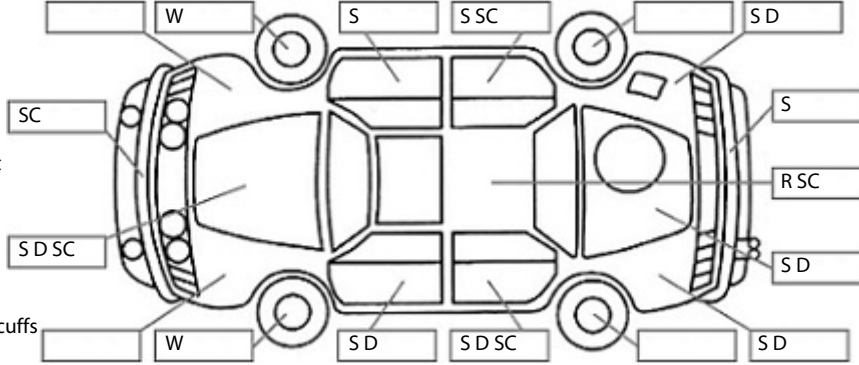

Make: Toyota	Model: Hiace	Body Style: Van
Year: 2008	Registration: MEF43	Reg Expiry: 26 May 2025
WoF Expiry: 05 Jun 2025	Odometer: 310,999 Kms	Good No: 23050172
VIN: 7AT0H60FX19023319	Next Service: 313200	Service History: No

Key:

- S = scratch
- D = dent
- R = rust
- PT = paint defect
- C = crack
- P = pin dent
- * = decals
- SC = stone chips
- W = significant scuffs

Body Inspection Comments

Note: some defects & blemishes may not be displayed in the diagram

Rust around windscreen
Minor stone chips on windscreen

Conditions During Body Inspection: Dry

Under Carriage & Under Bonnet Inspection Comments

Rear wheel drive

Interior Comments

Seats	Stains, Drivers seat torn.
Carpets	Rear damaged, Front good
Panels	Rear damaged, Front good
Dashboard	Good