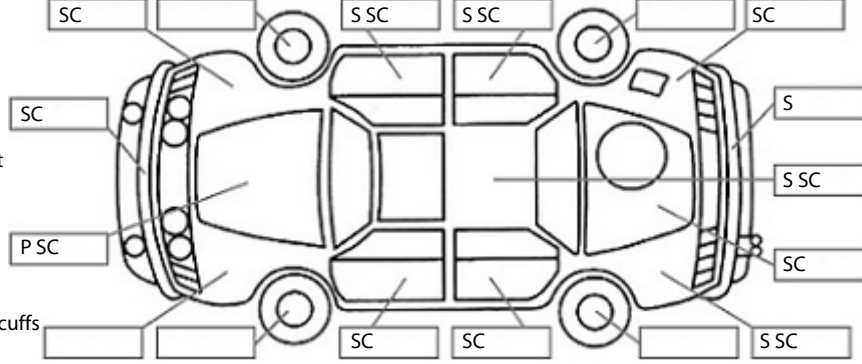

Key:

- S = scratch
- D = dent
- R = rust
- PT = paint defect
- C = crack
- P = pin dent
- * = decals
- SC = stone chips
- W = significant scuffs

Body Inspection Comments

Left rear tail lamp cracked.

Note: some defects & blemishes may not be displayed in the diagram

Engine Timing Mechanism: Timing Chain
Evidence of Cam Belt Replacement: Not Applicable Kms:

	Pass	Fail	N/A
Engine			
Oil level	✓		
Smoke & fumes	✓		
Performance	✓		
Noise	✓		
Cooling System			
Coolant condition	✓		
Performance	✓		
Radiator / Hoses (visual)	✓		
Transmission			
Operation	✓		
Noise	✓		
Clutch			✓
CV joints	✓		
Wheel bearings	✓		
Brakes			
Performance	✓		
Hand Brake	✓		
Tyres (lowest observed tread depth of tyres)			
Left front	5	mm	
Right front	5	mm	
Left rear	4	mm	
Right rear	5	mm	
Spare		Yes	
Suspension			
Suspension performance	✓		
Steering performance	✓		
Shock absorbers	✓		
Air Conditioning / Heater			
Operation	✓		
Electrical / Accessories			
Head lights	✓		
Tail lights	✓		
Indicators	✓		
Dashboard warning lights	✓		
Wipers (front & rear)	✓		
Window winder FL	✓		
Window winder FR	✓		
Window winder RL	✓		
Window winder RR	✓		
Rear view mirrors	✓		
Radio (basic test only)	✓		
CD (basic test only)			✓
Number of keys	1		
Central locking		✓	
Remote locking		✓	
Sat. Nav. (basic test only)			✓
Reversing camera	✓		