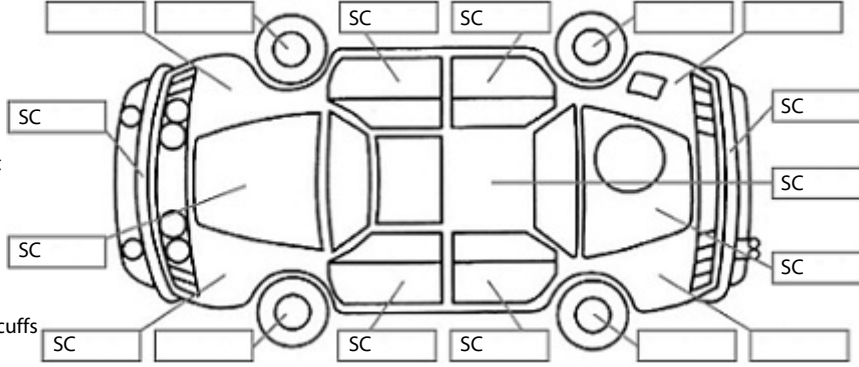

Key:

- S = scratch
- D = dent
- R = rust
- PT = paint defect
- C = crack
- P = pin dent
- * = decals
- SC = stone chips
- W = significant scuffs

Body Inspection Comments

Note: some defects & blemishes may not be displayed in the diagram

Engine Timing Mechanism: Timing Chain
Evidence of Cam Belt Replacement: Not Applicable Kms:

	Pass	Fail	N/A
Engine			
Oil level	✓		
Smoke & fumes	✓		
Performance	✓		
Noise	✓		
Cooling System			
Coolant condition	✓		
Performance	✓		
Radiator / Hoses (visual)	✓		
Transmission			
Operation	✓		
Noise	✓		
Clutch			✓
CV joints	✓		
Wheel bearings	✓		
Brakes			
Performance	✓		
Hand Brake	✓		
Tyres (lowest observed tread depth of tyres)			
Left front	4.5	mm	
Right front	3.5	mm	
Left rear	3.4	mm	
Right rear	5	mm	
Spare	Yes		
Suspension			
Suspension performance	✓		
Steering performance	✓		
Shock absorbers	✓		
Air Conditioning / Heater			
Operation	✓		
Electrical / Accessories			
Head lights	✓		
Tail lights	✓		
Indicators	✓		
Dashboard warning lights	✓		
Wipers (front & rear)	✓		
Window winder FL	✓		
Window winder FR	✓		
Window winder RL	✓		
Window winder RR	✓		
Rear view mirrors	✓		
Radio (basic test only)		✓	
CD (basic test only)		✓	
Number of keys	1		
Central locking	✓		
Remote locking	✓		
Sat. Nav. (basic test only)			✓
Reversing camera			✓