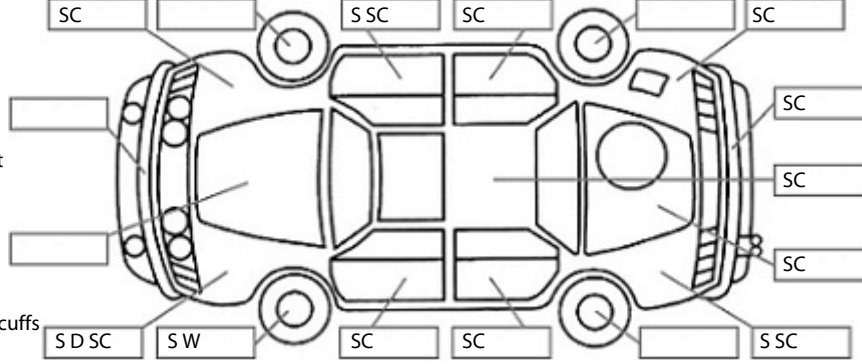

Key:

- S = scratch
- D = dent
- R = rust
- PT = paint defect
- C = crack
- P = pin dent
- * = decals
- SC = stone chips
- W = significant scuffs

Body Inspection Comments

Note: some defects & blemishes may not be displayed in the diagram

Dent in left front guard.
Scratches on the outside panel below the glovebox.

Conditions During Body Inspection: Dry

Under Carriage & Under Bonnet Inspection Comments

Interior Comments

Seats	Good
Carpets	Average
Panels	Average
Dashboard	Average