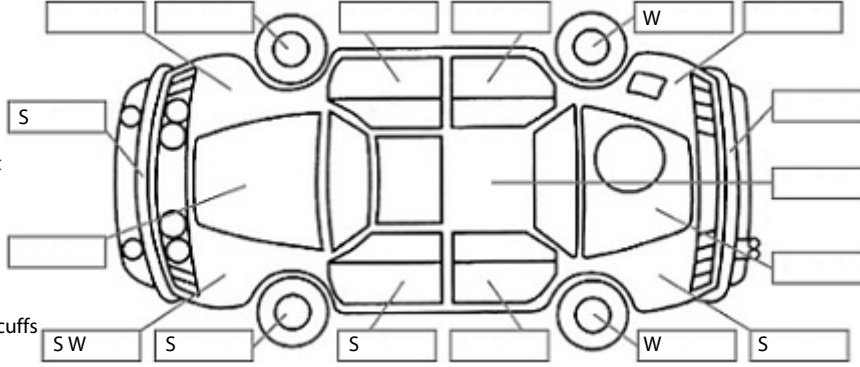

Key:

- S = scratch
- D = dent
- R = rust
- PT = paint defect
- C = crack
- P = pin dent
- * = decals
- SC = stone chips
- W = significant scuffs

Body Inspection Comments

Note: some defects & blemishes may not be displayed in the diagram