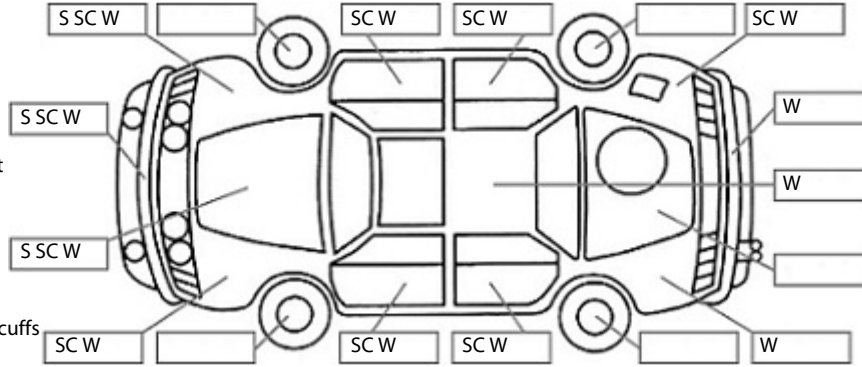

Key:

- S = scratch
- D = dent
- R = rust
- PT = paint defect
- C = crack
- P = pin dent
- * = decals
- SC = stone chips
- W = significant scuffs

Body Inspection Comments

Note: some defects & blemishes may not be displayed in the diagram

Good

Road Conditions During Test Drive:	Dry
-------------------------------------------	-----

Engine Timing Mechanism:	Timing Chain
Evidence of Cam Belt Replacement:	Not Applicable Kms:

	Pass	Fail	N/A
Engine			
Oil level	✓		
Smoke & fumes	✓		
Performance	✓		
Noise	✓		
Cooling System			
Coolant condition	✓		
Performance	✓		
Radiator / Hoses (visual)	✓		
Transmission			
Operation	✓		
Noise	✓		
Clutch			✓
CV joints	✓		
Wheel bearings	✓		
Brakes			
Performance	✓		
Hand Brake	✓		
Tyres (lowest observed tread depth of tyres)			
Left front	4.0	mm	
Right front	5.5	mm	
Left rear	4.0	mm	
Right rear	4.5	mm	
Spare	Yes		
Suspension			
Suspension performance	✓		
Steering performance	✓		
Shock absorbers	✓		
Air Conditioning / Heater			
Operation	✓		
Electrical / Accessories			
Head lights	✓		
Tail lights	✓		
Indicators	✓		
Dashboard warning lights	✓		
Wipers (front & rear)	✓		
Window winder FL	✓		
Window winder FR	✓		
Window winder RL	✓		
Window winder RR	✓		
Rear view mirrors	✓		
Radio (basic test only)	✓		
CD (basic test only)			✓
Number of keys	1		
Central locking	✓		
Remote locking	✓		
Sat. Nav. (basic test only)			✓
Reversing camera	✓		