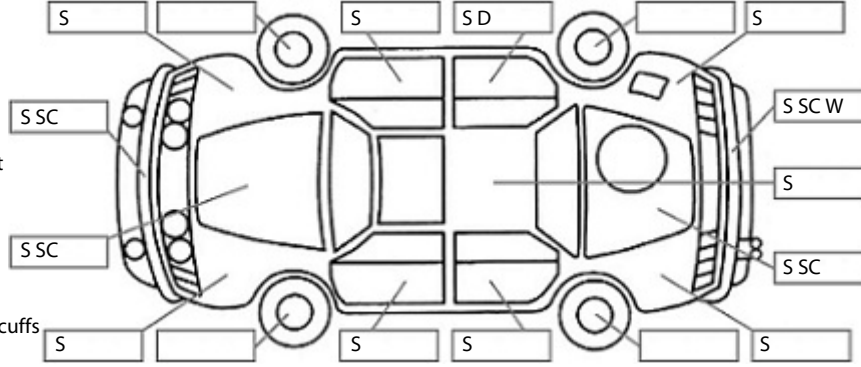

Key:

- S = scratch
- D = dent
- R = rust
- PT = paint defect
- C = crack
- P = pin dent
- * = decals
- SC = stone chips
- W = significant scuffs

Body Inspection Comments

Note: some defects & blemishes may not be displayed in the diagram

Tailgate release button missing so can't get in rear without either opening from inside with a screwdriver or very hard to operate broken button assembly. Requires front screen

Conditions During Body Inspection: Dry