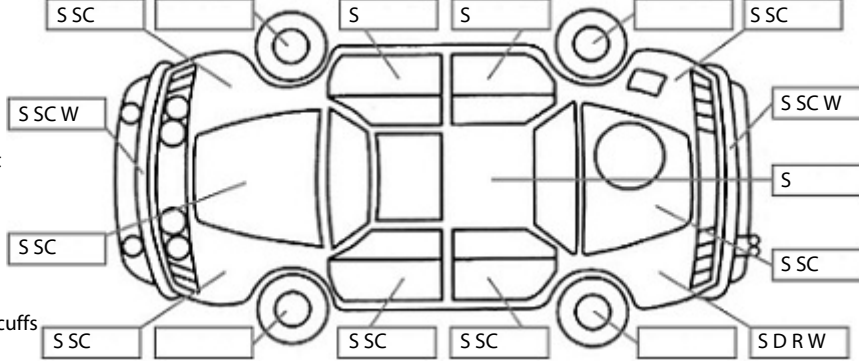

Key:

- S = scratch
- D = dent
- R = rust
- PT = paint defect
- C = crack
- P = pin dent
- * = decals
- SC = stone chips
- W = significant scuffs

Body Inspection Comments

Note: some defects & blemishes may not be displayed in the diagram