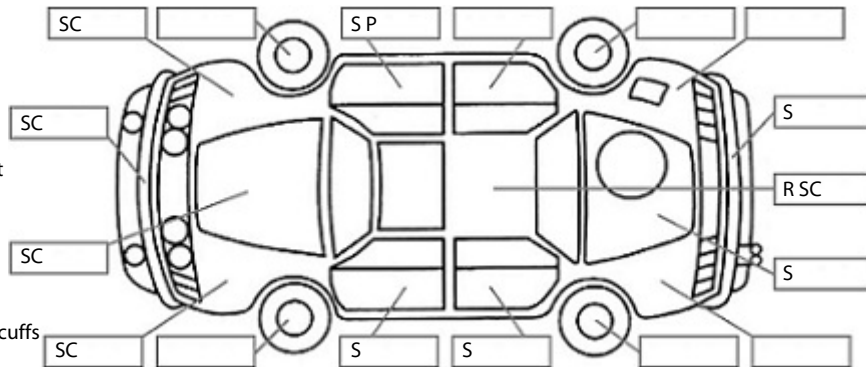

Key:

- S = scratch
- D = dent
- R = rust
- PT = paint defect
- C = crack
- P = pin dent
- * = decals
- SC = stone chips
- W = significant scuffs

Body Inspection Comments

Note: some defects & blemishes may not be displayed in the diagram