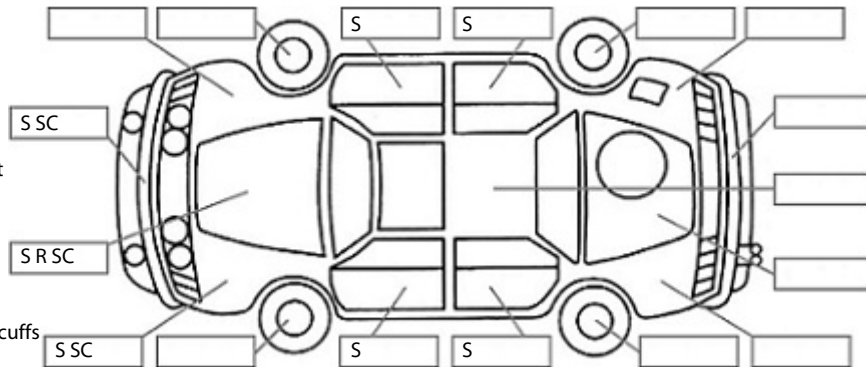

Key:

- S = scratch
- D = dent
- R = rust
- PT = paint defect
- C = crack
- P = pin dent
- * = decals
- SC = stone chips
- W = significant scuffs

Body Inspection Comments

Stone chips in front screen

Note: some defects & blemishes may not be displayed in the diagram