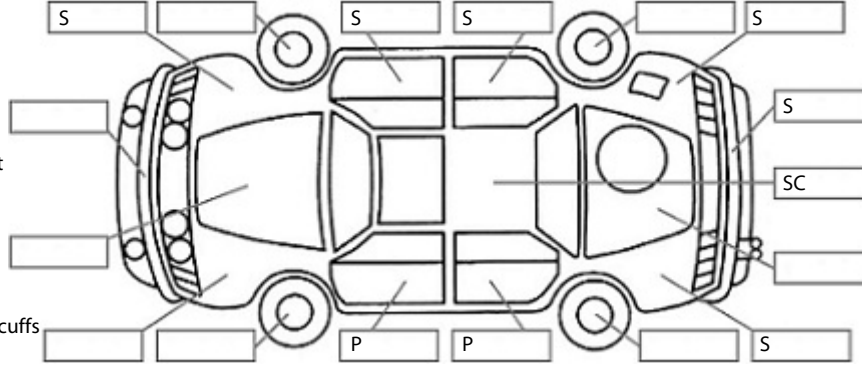

**Key:**

- S = scratch
- D = dent
- R = rust
- PT = paint defect
- C = crack
- P = pin dent
- \* = decals
- SC = stone chips
- W = significant scuffs

Body Inspection Comments

Plastic body trim faded

Note: some defects & blemishes may not be displayed in the diagram

Vehicle drove well

Road Conditions During Test Drive: Dry

Engine Timing Mechanism: Timing Chain  
Evidence of Cam Belt Replacement: Not Applicable Kms:

	Pass	Fail	N/A
<b>Engine</b>			
Oil level	✓		
Smoke & fumes	✓		
Performance	✓		
Noise	✓		
<b>Cooling System</b>			
Coolant condition	✓		
Performance	✓		
Radiator / Hoses (visual)	✓		
<b>Transmission</b>			
Operation	✓		
Noise	✓		
Clutch			✓
CV joints	✓		
Wheel bearings	✓		
<b>Brakes</b>			
Performance	✓		
Hand Brake	✓		
<b>Tyres</b> (lowest observed tread depth of tyres)			
Left front	8	mm	
Right front	8	mm	
Left rear	4	mm	
Right rear	4	mm	
Spare			
<b>Suspension</b>			
Suspension performance	✓		
Steering performance	✓		
Shock absorbers	✓		
<b>Air Conditioning / Heater</b>			
Operation	✓		
<b>Electrical / Accessories</b>			
Head lights	✓		
Tail lights	✓		
Indicators	✓		
Dashboard warning lights	✓		
Wipers (front & rear)	✓		
Window winder FL	✓		
Window winder FR	✓		
Window winder RL	✓		
Window winder RR	✓		
Rear view mirrors	✓		
Radio (basic test only)	✓		
CD (basic test only)	✓		
Number of keys	1		
Central locking	✓		
Remote locking	✓		
Sat. Nav. (basic test only)			✓
Reversing camera			✓