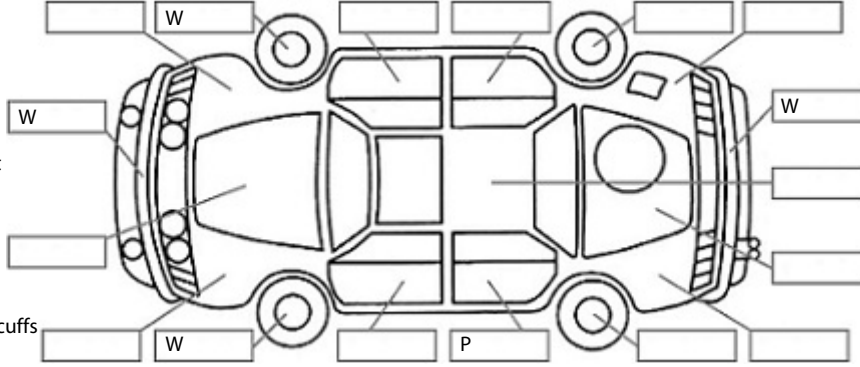

Key:

- S = scratch
- D = dent
- R = rust
- PT = paint defect
- C = crack
- P = pin dent
- * = decals
- SC = stone chips
- W = significant scuffs

Body Inspection Comments

Stone chips in windscreen

Note: some defects & blemishes may not be displayed in the diagram