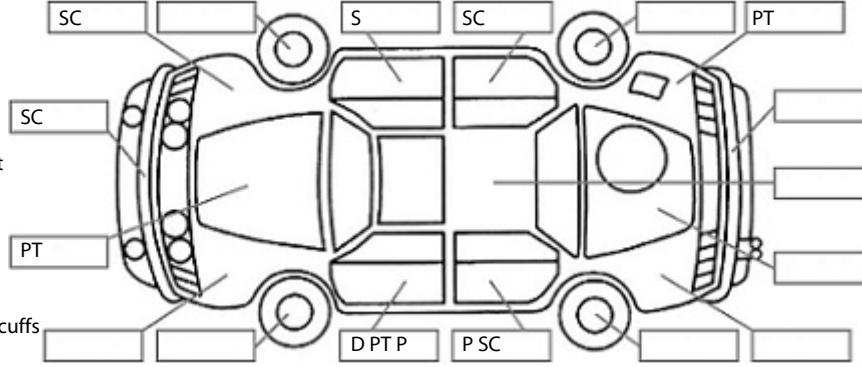

**Key:**

- S = scratch
- D = dent
- R = rust
- PT = paint defect
- C = crack
- P = pin dent
- \* = decals
- SC = stone chips
- W = significant scuffs

**Body Inspection Comments**

Note: some defects & blemishes may not be displayed in the diagram

Paint peeling off both sides of bonnet and drivers side rear fender  
stone chips in windscreen

Conditions During Body Inspection: Dry

**Under Carriage & Under Bonnet Inspection Comments**

All ok

**Interior Comments**