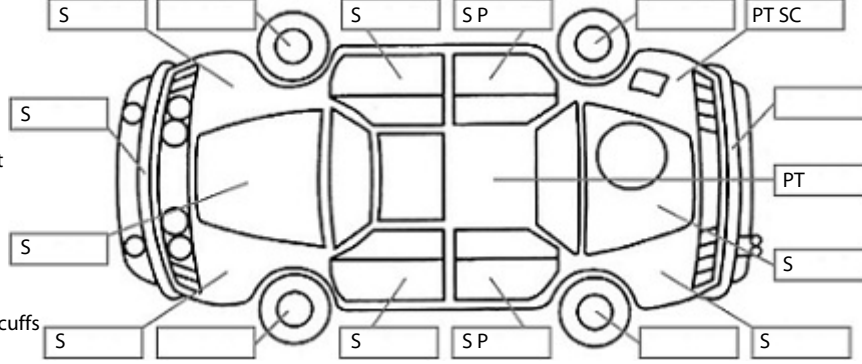

Key:

- S = scratch
- D = dent
- R = rust
- PT = paint defect
- C = crack
- P = pin dent
- * = decals
- SC = stone chips
- W = significant scuffs

Body Inspection Comments

Paint starting to fade on most panels
Bonnet not closing properly on passengers side