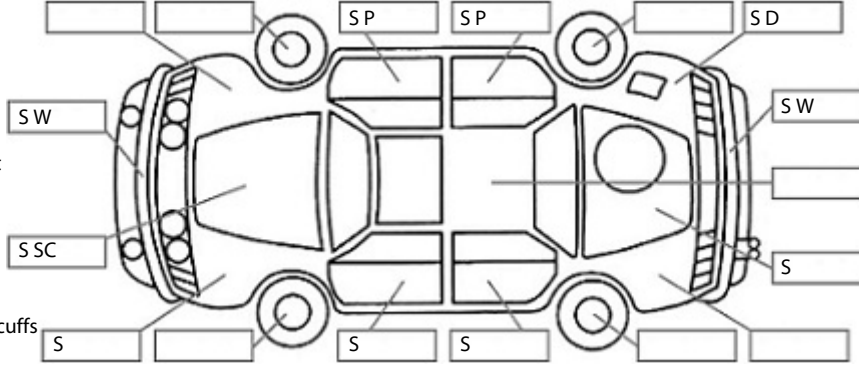

Make: Nissan	Model: Serena	Body Style: Wagon
Year: 2011	Registration: NDA100	Reg Expiry: 31 Aug 2025
WoF Expiry: 19 Apr 2025	Odometer: 153,794 Kms	Good No: 23022898
VIN: 7AT0DH3FX20033158	Next Service: 153900km	Service History: Yes

Key:

- S = scratch
- D = dent
- R = rust
- PT = paint defect
- C = crack
- P = pin dent
- * = decals
- SC = stone chips
- W = significant scuffs

Body Inspection Comments

Note: some defects & blemishes may not be displayed in the diagram

Conditions During Body Inspection: Dry

Under Carriage & Under Bonnet Inspection Comments

Oil seepage
Uneven wear on front tyres

Interior Comments

Seats	Average
Carpets	Average
Panels	Average
Dashboard	Good