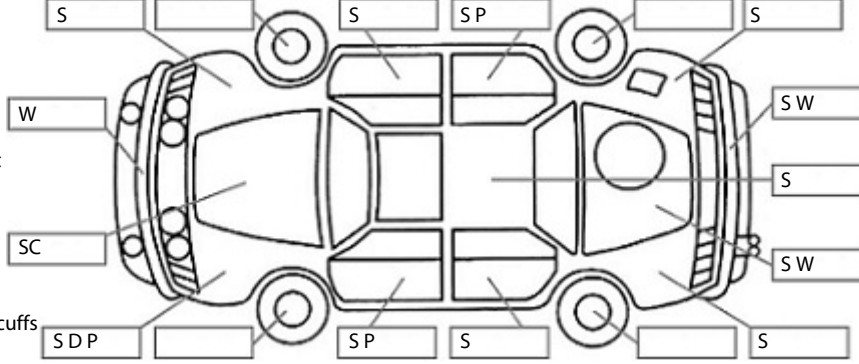

Make: Toyota	Model: Rav4	Body Style: Wagon
Year: 2008	Registration: KWR880	Reg Expiry: 19 Mar 2025
WoF Expiry: 28 Mar 2025	Odometer: 201,550 Kms	Good No: 23022425
VIN: 7AT0H61XX17021577	Next Service: 216000km	Service History: Yes

Key:

- S = scratch
- D = dent
- R = rust
- PT = paint defect
- C = crack
- P = pin dent
- * = decals
- SC = stone chips
- W = significant scuffs

Body Inspection Comments

Paint on all panels oxidised and scratched

Note: some defects & blemishes may not be displayed in the diagram

Conditions During Body Inspection: Dry

Under Carriage & Under Bonnet Inspection Comments

Oil seepage around valve cover

Interior Comments