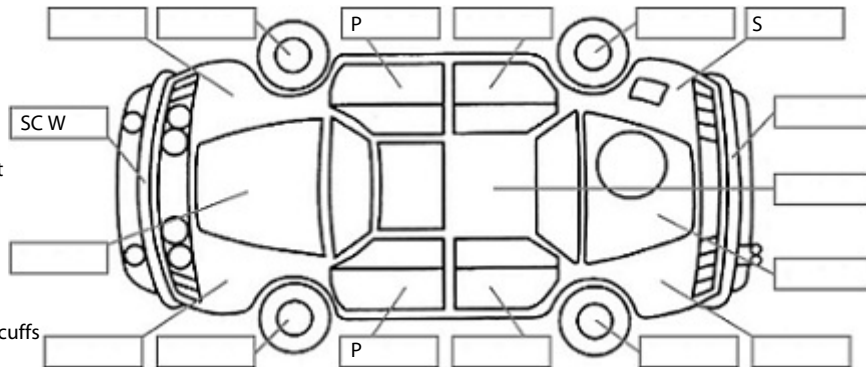

**Key:**

- S = scratch
- D = dent
- R = rust
- PT = paint defect
- C = crack
- P = pin dent
- \* = decals
- SC = stone chips
- W = significant scuffs

Body Inspection Comments

Note: some defects & blemishes may not be displayed in the diagram

Engine Timing Mechanism: Timing Chain  
 Evidence of Cam Belt Replacement: Not Applicable Kms:

	Pass	Fail	N/A
<b>Engine</b>			
Oil level	✓		
Smoke & fumes	✓		
Performance	✓		
Noise	✓		
<b>Cooling System</b>			
Coolant condition	✓		
Performance	✓		
Radiator / Hoses (visual)	✓		
<b>Transmission</b>			
Operation	✓		
Noise	✓		
Clutch			✓
CV joints	✓		
Wheel bearings	✓		
<b>Brakes</b>			
Performance	✓		
Hand Brake	✓		
<b>Tyres</b> (lowest observed tread depth of tyres)			
Left front	6	mm	
Right front	6	mm	
Left rear	7	mm	
Right rear	7	mm	
Spare			Yes
<b>Suspension</b>			
Suspension performance	✓		
Steering performance	✓		
Shock absorbers	✓		
<b>Air Conditioning / Heater</b>			
Operation	✓		
<b>Electrical / Accessories</b>			
Head lights	✓		
Tail lights	✓		
Indicators	✓		
Dashboard warning lights	✓		
Wipers (front & rear)	✓		
Window winder FL	✓		
Window winder FR	✓		
Window winder RL	✓		
Window winder RR	✓		
Rear view mirrors	✓		
Radio (basic test only)	✓		
CD (basic test only)			✓
Number of keys	2		
Central locking	✓		
Remote locking	✓		
Sat. Nav. (basic test only)	✓		
Reversing camera	✓		