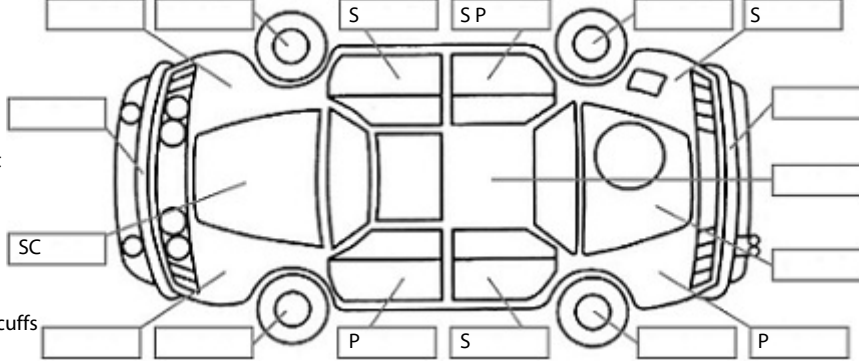

Key:

- S = scratch
- D = dent
- R = rust
- PT = paint defect
- C = crack
- P = pin dent
- * = decals
- SC = stone chips
- W = significant scuffs

Body Inspection Comments

Note: some defects & blemishes may not be displayed in the diagram

Engine Timing Mechanism: Timing Chain
Evidence of Cam Belt Replacement: Not Applicable Kms:

	Pass	Fail	N/A
Engine			
Oil level	✓		
Smoke & fumes	✓		
Performance	✓		
Noise	✓		
Cooling System			
Coolant condition	✓		
Performance	✓		
Radiator / Hoses (visual)	✓		
Transmission			
Operation	✓		
Noise	✓		
Clutch			✓
CV joints	✓		
Wheel bearings	✓		
Brakes			
Performance	✓		
Hand Brake	✓		
Tyres (lowest observed tread depth of tyres)			
Left front	7	mm	
Right front	7	mm	
Left rear	8	mm	
Right rear	8	mm	
Spare	Yes		
Suspension			
Suspension performance	✓		
Steering performance	✓		
Shock absorbers	✓		
Air Conditioning / Heater			
Operation	✓		
Electrical / Accessories			
Head lights	✓		
Tail lights	✓		
Indicators	✓		
Dashboard warning lights	✓		
Wipers (front & rear)	✓		
Window winder FL	✓		
Window winder FR	✓		
Window winder RL	✓		
Window winder RR	✓		
Rear view mirrors	✓		
Radio (basic test only)	✓		
CD (basic test only)			✓
Number of keys	2		
Central locking	✓		
Remote locking	✓		
Sat. Nav. (basic test only)	✓		
Reversing camera	✓		